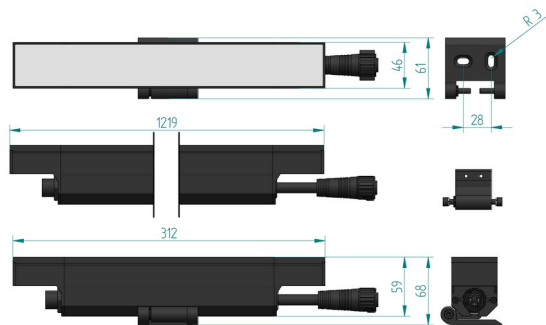

### Dimensions

59 × 46 × 305mm (1')  
59 × 46 × 1219mm (4')  
2.3 × 1.8 × 12 / 48 in

# Geometry and output.

1' and 4' linear lengths · 4'-section photometric reference (DMX 10° native).

## Dimensions

All dimensions in mm. Detailed CAD drawings available on request.