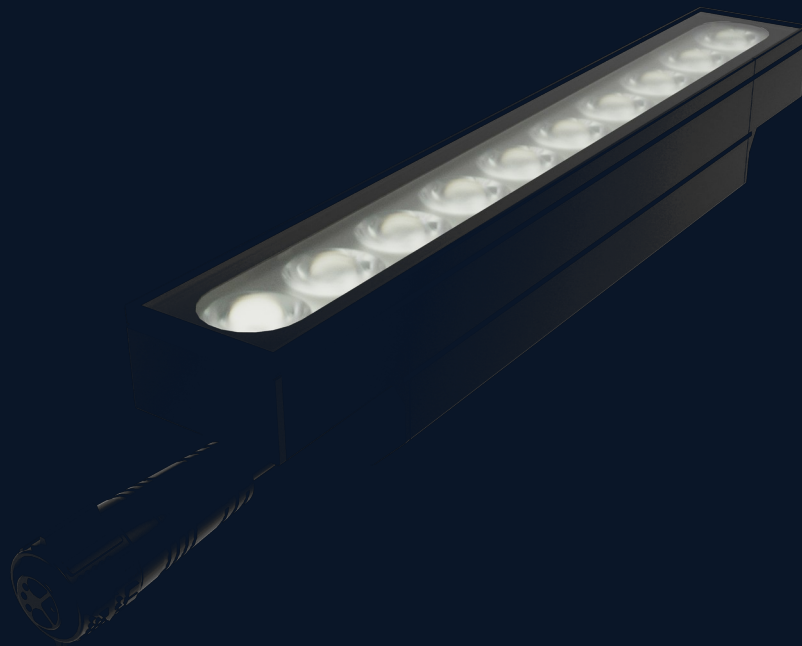

ARCHITECTURAL DATA SHEET

Jema

Architectural Linear Wall-Wash · Graze

Built for the perimeter.

Wet location rated, high performance LED architectural linear wall-wash and graze. Available in 0-10V monochromatic and DMX-RDM RGBW / RGBA / Dynamic White — sharing a single mechanical and optical platform.

8° & 10° NATIVE
BEAM

IP66 WET
LOCATION

0-10V · DMX

100-277VAC

AVAILABLE WITH*

Coda™

Tone™

Token™

Shift™

Sense™

Forte™

*Not all technologies are available on every fixture.